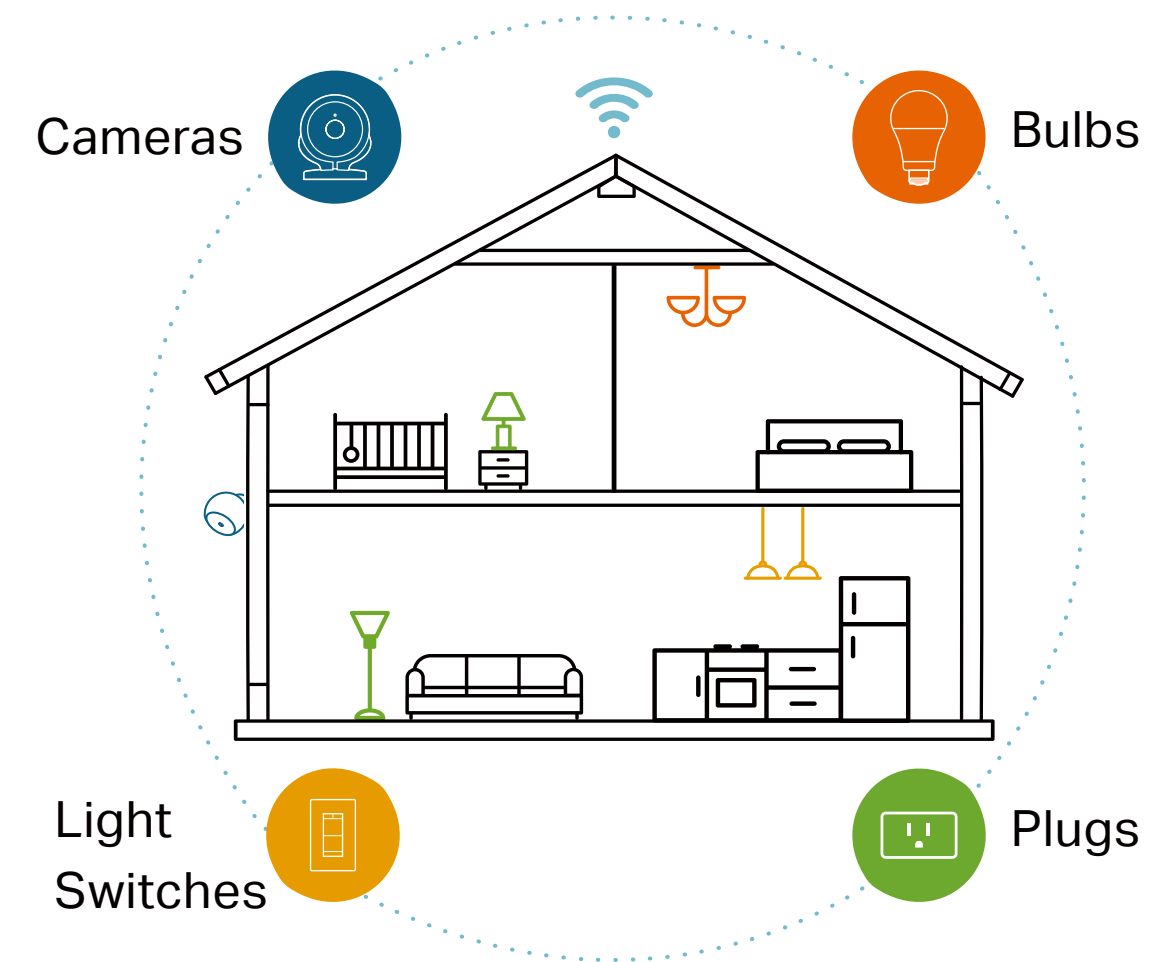

## Multi-scenarios

Tap your smartphone to instantly adjust the light however you want to create the perfect atmosphere for any scenario—romance, partying, relaxation, or anything else—with settings for various occasions.

## Device Grouping

Use Grouping to combine your Kasa devices with other Kasa Smart devices for seamless control with one single tap on your smartphone.

## Your Home. One App.

With the Kasa Smart app, you can easily access and control smart plugs, cameras, light switches, bulbs and more. Checking in on your home is only a few taps away.

Learn more at [tp-link.com/smarthome](https://tp-link.com/smarthome)

## Ease of Use

- No Hub Required – Connect to your existing Wi-Fi router with no extra hub required
- Easy Setup – Download the Kasa Smart app and follow the setup instructions for your bulb
- Remote Control – Control your smart bulbs from anywhere with the free Kasa Smart app
- Scheduling – Set schedules to turn on/off the smart bulbs at any chosen time for your convenience
- Multi-scene – Save your light settings as different scenes to enjoy instant access to them
- Smart Actions – With Smart Actions, your Kasa devices can work together to create a smarter smart home